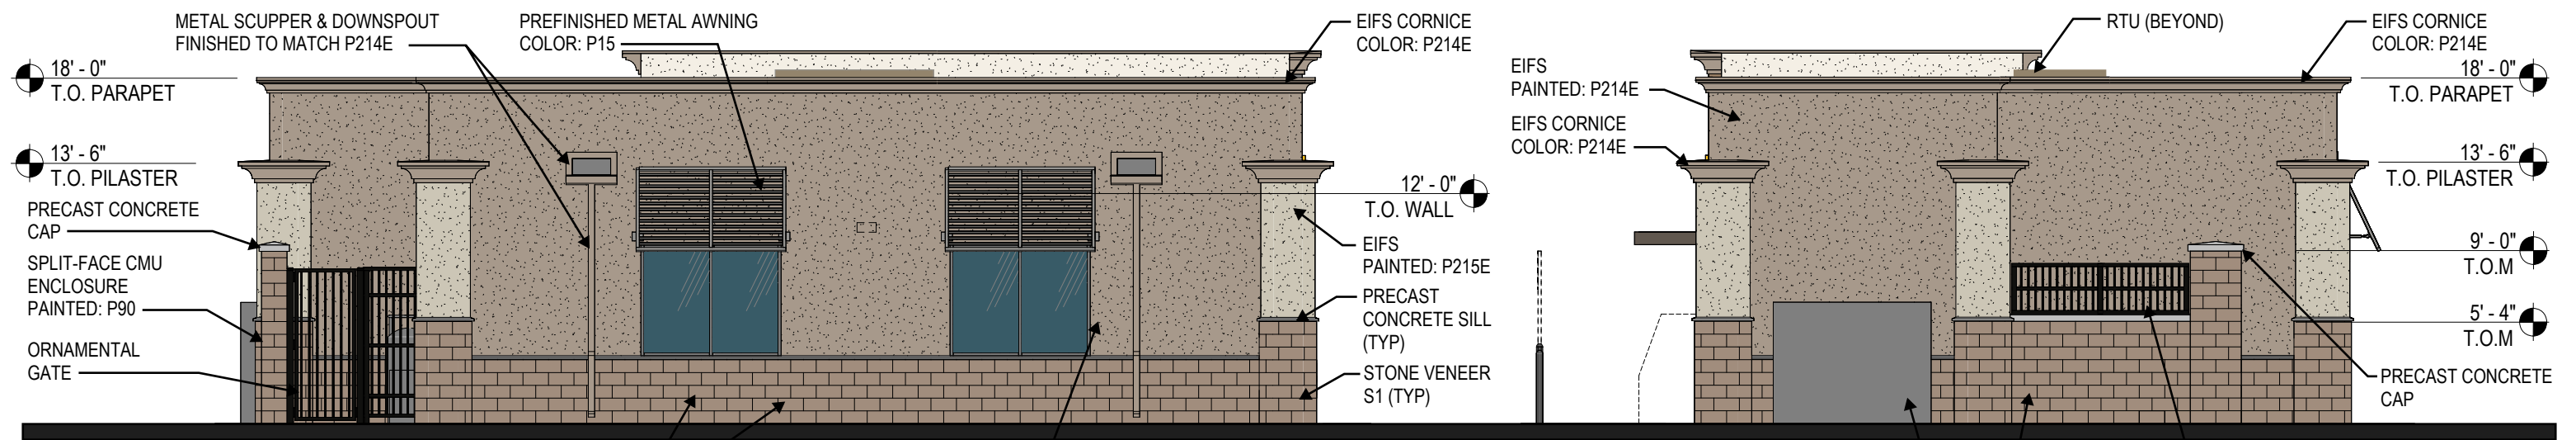

Note:
 All colors, materials, and finishes shown are to match the existing
 WM supercenter on-site per the AHJ design guidelines.

FRONT ELEVATION

SIDE ELEVATION

REAR ELEVATION

SIDE ELEVATION

- 
 PAINT P216E
 DARK BROWN
- 
 PAINT P90
 DRY DOCK
- 
 PAINT P214E
 MEDIUM BROWN
- 
 PAINT P215E
 LIGHT TAN
- 
 PRE-FINISHED METAL
 COLOR P217E
 DARK BRONZE
- 
 PRE-FINISHED METAL
 COLOR P15
 SUMMIT GRAY

FRONT ELEVATION

SIDE ELEVATION

REAR ELEVATION

SIDE ELEVATION

Proto Elevation Ordinance Comparison			
Overlay Dist. / AHJ Name	Deficient	Meets	Additional
Glazing	x		Storefront reduced to accommodate pilasters
Facade Massing	x		Overall design to be non-proto
Articulation Options	x		Pilasters required
Colors	x		Materials/colors to match on-site structure
Cornice Treatments	x		Architecturally "strong cornice element"
Rooftop Equipment Screening	x		Roof-mounted equipment screening req'd
Outdoor Storage/ Trash Enclosure	x		Masonry screening, ornamental gate

Material Square Footage Breakdown	
Proposed Material Beyond Proto	Proposed Quantity (Approximate)
EIFS – ADD Raised Parapets & Pilasters	588 SF
Split Face CMU, Ornamental, Fence/ Screening, etc. - ADD	175 SF
Ledgestone Cap - ADD	55 LF
EIFS Cornice - ADD to Facade massings and brand wall	211.17 LF

Canopy Signage	Deficient	Meets	Additional
Proto Canopy Signage	X		The fuel canopy can have a logo sign on up to 3 sides of the canopy, provided that each sign is no more than 2 SF

FUEL CANOPY SIGNAGE SCHEDULE