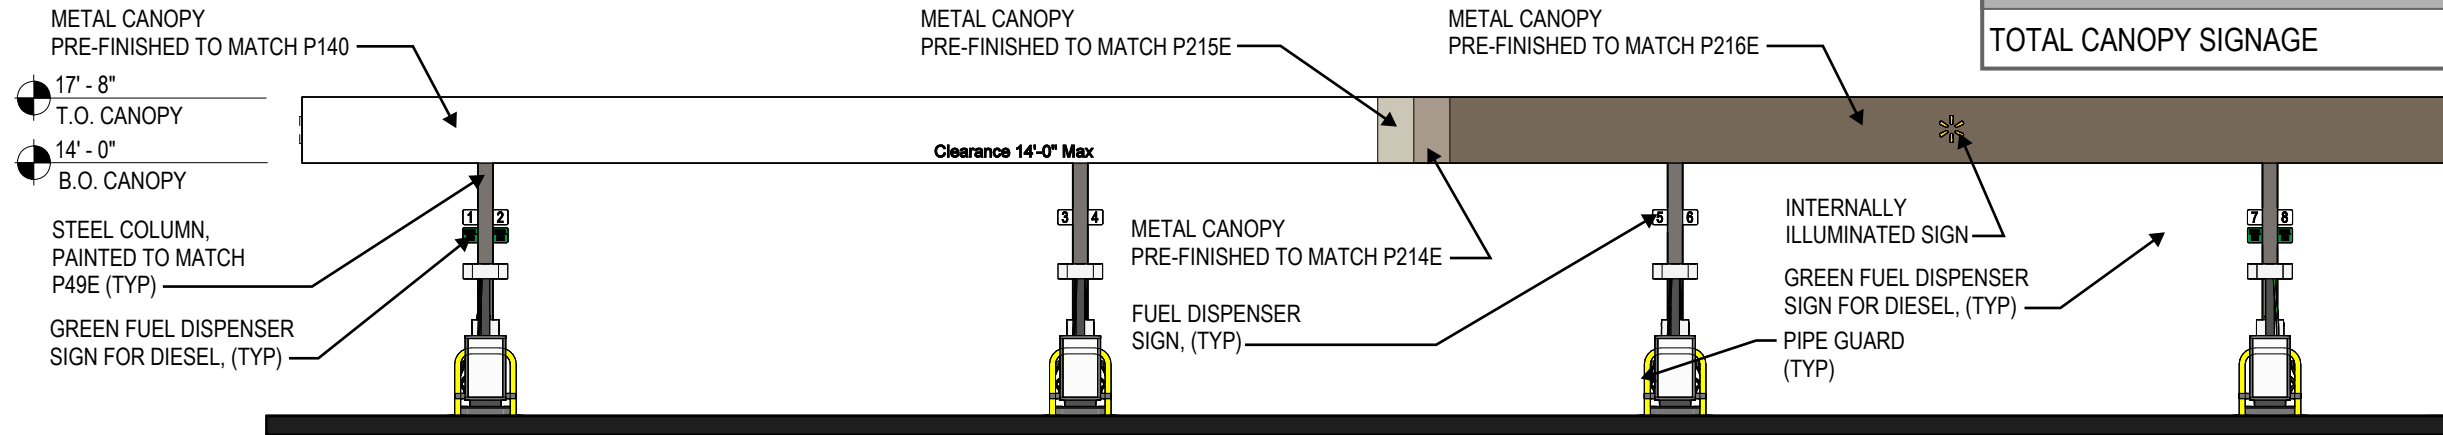

Note:

All colors, materials, and finishes shown are to match the existing WM supercenter on-site per the AHJ design guidelines.

Canopy Signage	Deficient	Meets	Additional
Proto Canopy Signage	X		The fuel canopy can have a logo sign on up to 3 sides of the canopy, provided that each sign is no more than 2 SF

FUEL CANOPY SIGNAGE SCHEDULE

Signage Type	Qty	Illuminated	Color	Height	Total Area (SF)
Walmart Spark	3	Yes	White	1'-6"	(3) 2.00 SF
Unleaded Digital Reader	0	Yes	Black	2'-0"	0.00 SF
Diesel Digital Reader	0	Yes	Black	2'-0"	0.00 SF
TOTAL CANOPY SIGNAGE					6.00 SF