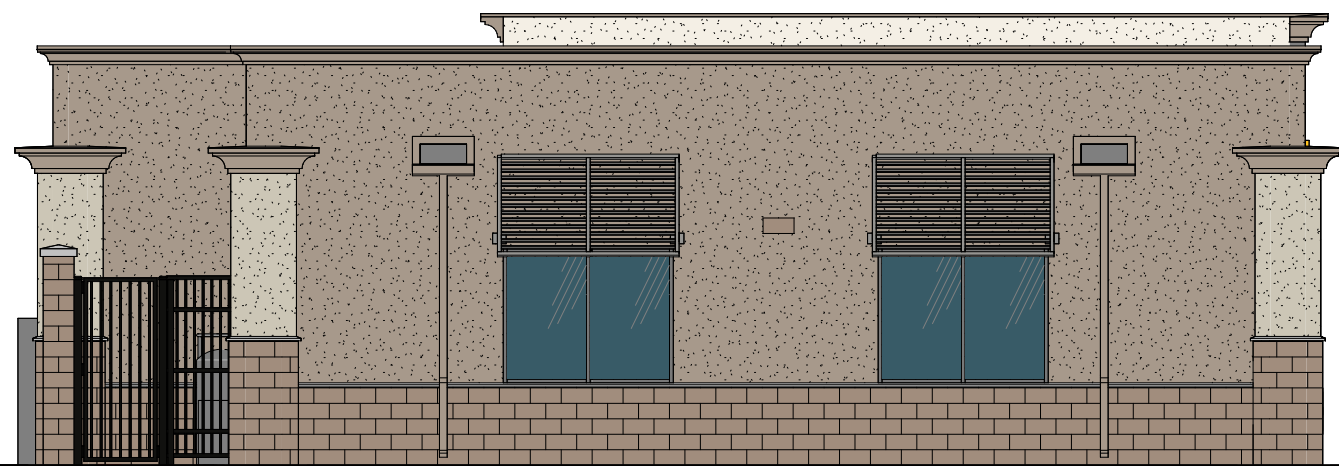

Note:
 All colors, materials, and finishes shown are to match the existing
 WM supercenter on-site per the AHJ design guidelines.

FRONT ELEVATION

SIDE ELEVATION

REAR ELEVATION

SIDE ELEVATION

- 
 PAINT P216E
 DARK BROWN
- 
 PAINT P90
 DRY DOCK
- 
 PAINT P214E
 MEDIUM BROWN
- 
 PAINT P215E
 LIGHT TAN
- 
 PRE-FINISHED METAL
 COLOR P217E
 DARK BRONZE
- 
 PRE-FINISHED METAL
 COLOR P15
 SUMMIT GRAY

FRONT ELEVATION

SIDE ELEVATION

REAR ELEVATION

SIDE ELEVATION

Proto Elevation Ordinance Comparison			
Overlay Dist. / AHJ Name	Deficient	Meets	Additional
Glazing	x		Storefront reduced to accommodate pilasters
Facade Massing	x		Overall design to be non-proto
Articulation Options	x		Pilasters required
Colors	x		Materials/colors to match on-site structure
Cornice Treatments	x		Architecturally "strong cornice element"
Rooftop Equipment Screening	x		Roof-mounted equipment screening req'd
Outdoor Storage/ Trash Enclosure	x		Masonry screening, ornamental gate

Material Square Footage Breakdown	
Proposed Material Beyond Proto	Proposed Quantity (Approximate)
EIFS – ADD Raised Parapets & Pilasters	588 SF
Split Face CMU, Ornamental, Fence/ Screening, etc. - ADD	175 SF
Ledgestone Cap - ADD	55 LF
EIFS Cornice - ADD to Facade massings and brand wall	211.17 LF

Canopy Signage	Deficient	Meets	Additional
Proto Canopy Signage	X		The fuel canopy can have a logo sign on up to 3 sides of the canopy, provided that each sign is no more than 2 SF

FUEL CANOPY SIGNAGE SCHEDULE