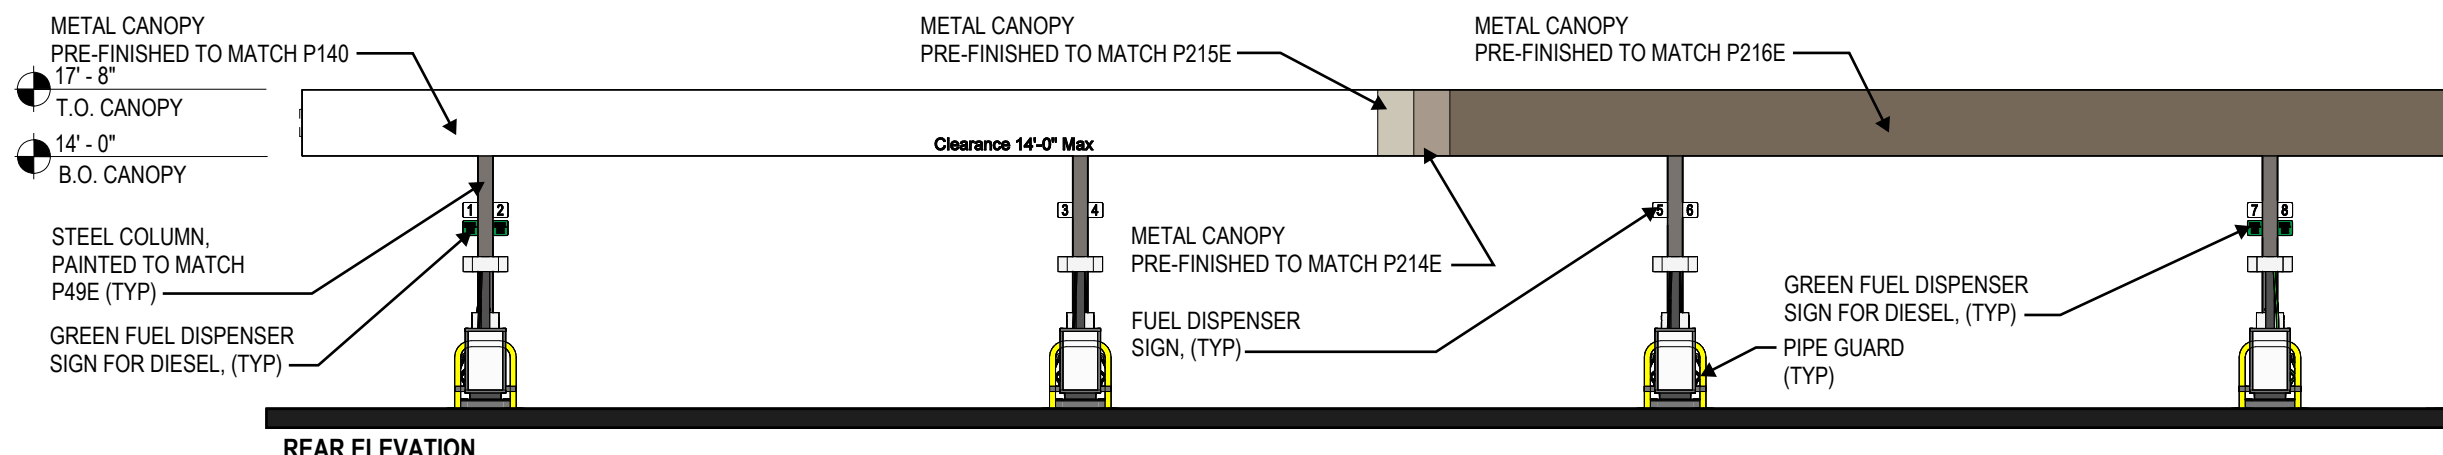

Note:

All colors, materials, and finishes shown are to match the existing WM supercenter on-site per the AHJ design guidelines.

Canopy Signage	Deficient	Meets	Additional
Proto Canopy Signage	X		The fuel canopy can have a logo sign on up to 3 sides of the canopy, provided that each sign is no more than 2 SF

FUEL CANOPY SIGNAGE SCHEDULE

Signage Type	Qty	Illuminated	Color	Height	Total Area (SF)
Walmart Spark	3	Yes	White	1'-6"	(3) 2.00 SF
Unleaded Digital Reader	0	Yes	Black	2'-0"	0.00 SF
Diesel Digital Reader	0	Yes	Black	2'-0"	0.00 SF
TOTAL CANOPY SIGNAGE					6.00 SF