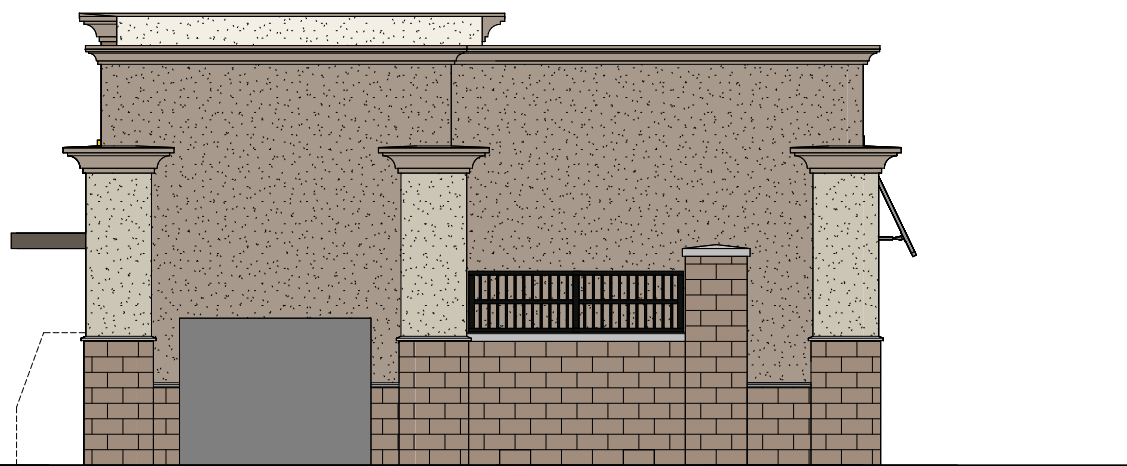

Note:
 All colors, materials, and finishes shown are to match the existing
 WM supercenter on-site per the AHJ design guidelines.

FRONT ELEVATION

SIDE ELEVATION

REAR ELEVATION

SIDE ELEVATION

- 
 PAINT P216E
 DARK BROWN
- 
 PAINT P90
 DRY DOCK
- 
 PAINT P214E
 MEDIUM BROWN
- 
 PAINT P215E
 LIGHT TAN
- 
 PRE-FINISHED METAL
 COLOR P217E
 DARK BRONZE
- 
 PRE-FINISHED METAL
 COLOR P15
 SUMMIT GRAY

FRONT ELEVATION

SIDE ELEVATION

REAR ELEVATION

SIDE ELEVATION

Proto Elevation Ordinance Comparison			
Overlay Dist. / AHJ Name	Deficient	Meets	Additional
Glazing	x		Storefront reduced to accommodate pilasters
Facade Massing	x		Overall design to be non-proto
Articulation Options	x		Pilasters required
Colors	x		Materials/colors to match on-site structure
Cornice Treatments	x		Architecturally "strong cornice element"
Rooftop Equipment Screening	x		Roof-mounted equipment screening req'd
Outdoor Storage/ Trash Enclosure	x		Masonry screening, ornamental gate

Material Square Footage Breakdown	
Proposed Material Beyond Proto	Proposed Quantity (Approximate)
EIFS – ADD Raised Parapets & Pilasters	588 SF
Split Face CMU, Ornamental, Fence/ Screening, etc. - ADD	175 SF
Ledgestone Cap - ADD	55 LF
EIFS Cornice - ADD to Facade massings and brand wall	211.17 LF

Canopy Signage	Deficient	Meets	Additional
Proto Canopy Signage	X		The fuel canopy can have a logo sign on up to 3 sides of the canopy, provided that each sign is no more than 2 SF

FUEL CANOPY SIGNAGE SCHEDULE