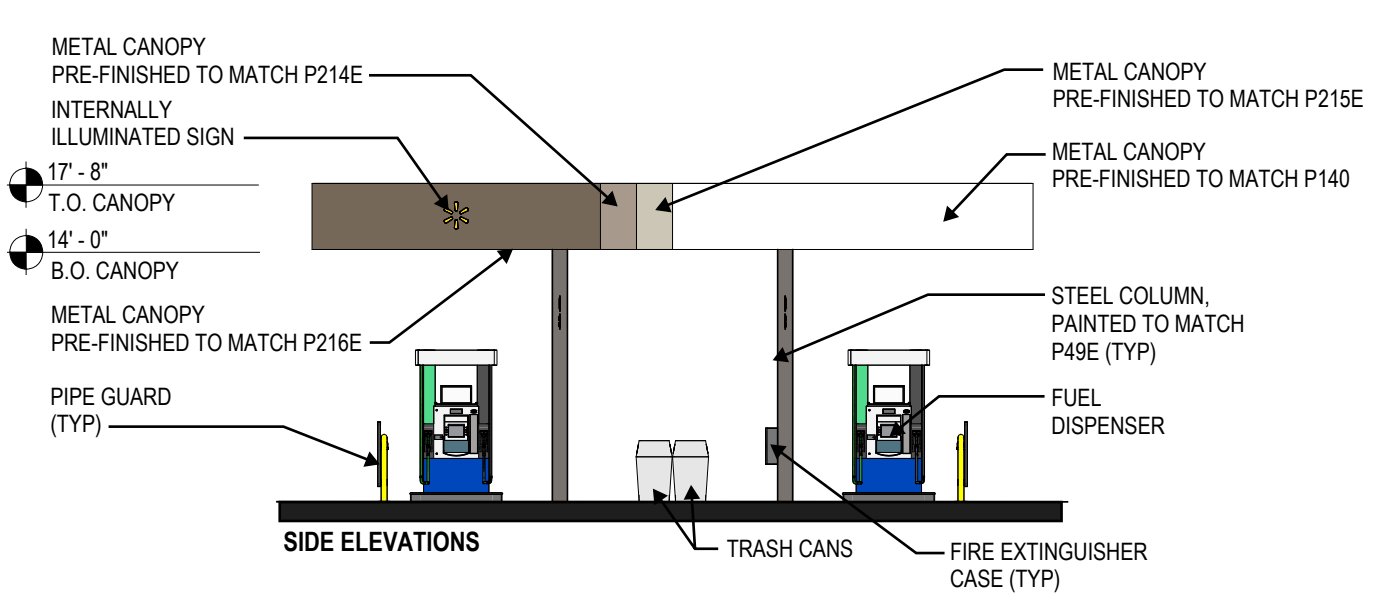

Note:

All colors, materials, and finishes shown are to match the existing WM supercenter on-site per the AHJ design guidelines.

Canopy Signage	Deficient	Meets	Additional
Proto Canopy Signage	X		The fuel canopy can have a logo sign on up to 3 sides of the canopy, provided that each sign is no more than 2 SF

FUEL CANOPY SIGNAGE SCHEDULE

Signage Type	Qty	Illuminated	Color	Height	Total Area (SF)
Walmart Spark	3	Yes	White	1'-6"	(3) 2.00 SF
Unleaded Digital Reader	0	Yes	Black	2'-0"	0.00 SF
Diesel Digital Reader	0	Yes	Black	2'-0"	0.00 SF
TOTAL CANOPY SIGNAGE					6.00 SF