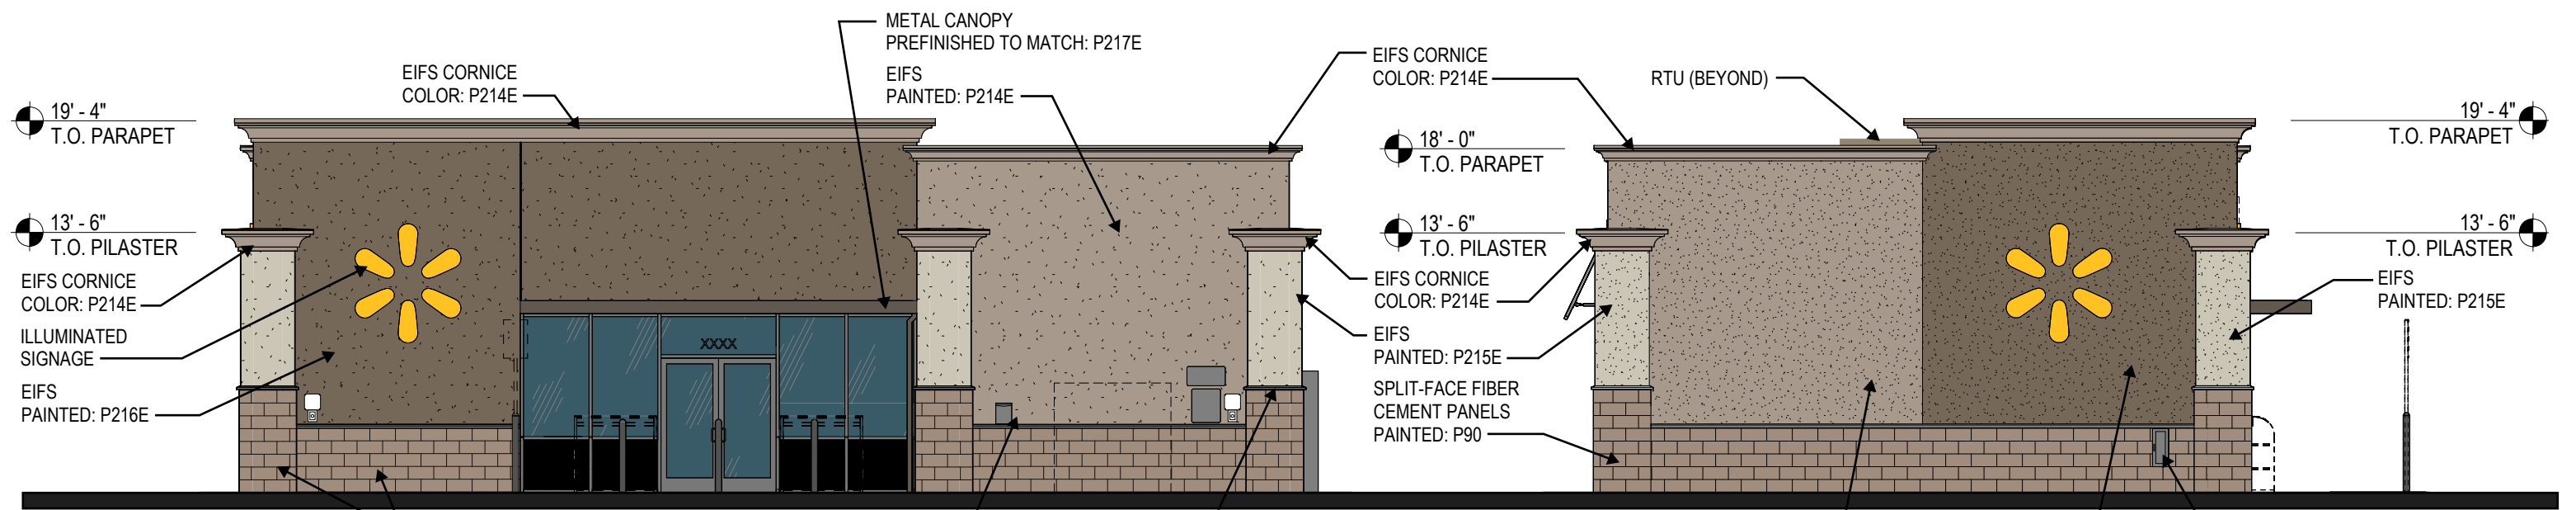

Note:
 All colors, materials, and finishes shown are to match the existing
 WM supercenter on-site per the AHJ design guidelines.

FRONT ELEVATION

SIDE ELEVATION

REAR ELEVATION

SIDE ELEVATION

- 
 PAINT P216E
 DARK BROWN
- 
 PAINT P90
 DRY DOCK
- 
 PAINT P214E
 MEDIUM BROWN
- 
 PAINT P215E
 LIGHT TAN
- 
 PRE-FINISHED METAL
 COLOR P217E
 DARK BRONZE
- 
 PRE-FINISHED METAL
 COLOR P15
 SUMMIT GRAY

FRONT ELEVATION

SIDE ELEVATION

REAR ELEVATION

SIDE ELEVATION

Proto Elevation Ordinance Comparison			
Overlay Dist. / AHJ Name	Deficient	Meets	Additional
Glazing	x		Storefront reduced to accommodate pilasters
Facade Massing	x		Overall design to be non-proto
Articulation Options	x		Pilasters required
Colors	x		Materials/colors to match on-site structure
Cornice Treatments	x		Architecturally "strong cornice element"
Rooftop Equipment Screening	x		Roof-mounted equipment screening req'd
Outdoor Storage/ Trash Enclosure	x		Masonry screening, ornamental gate